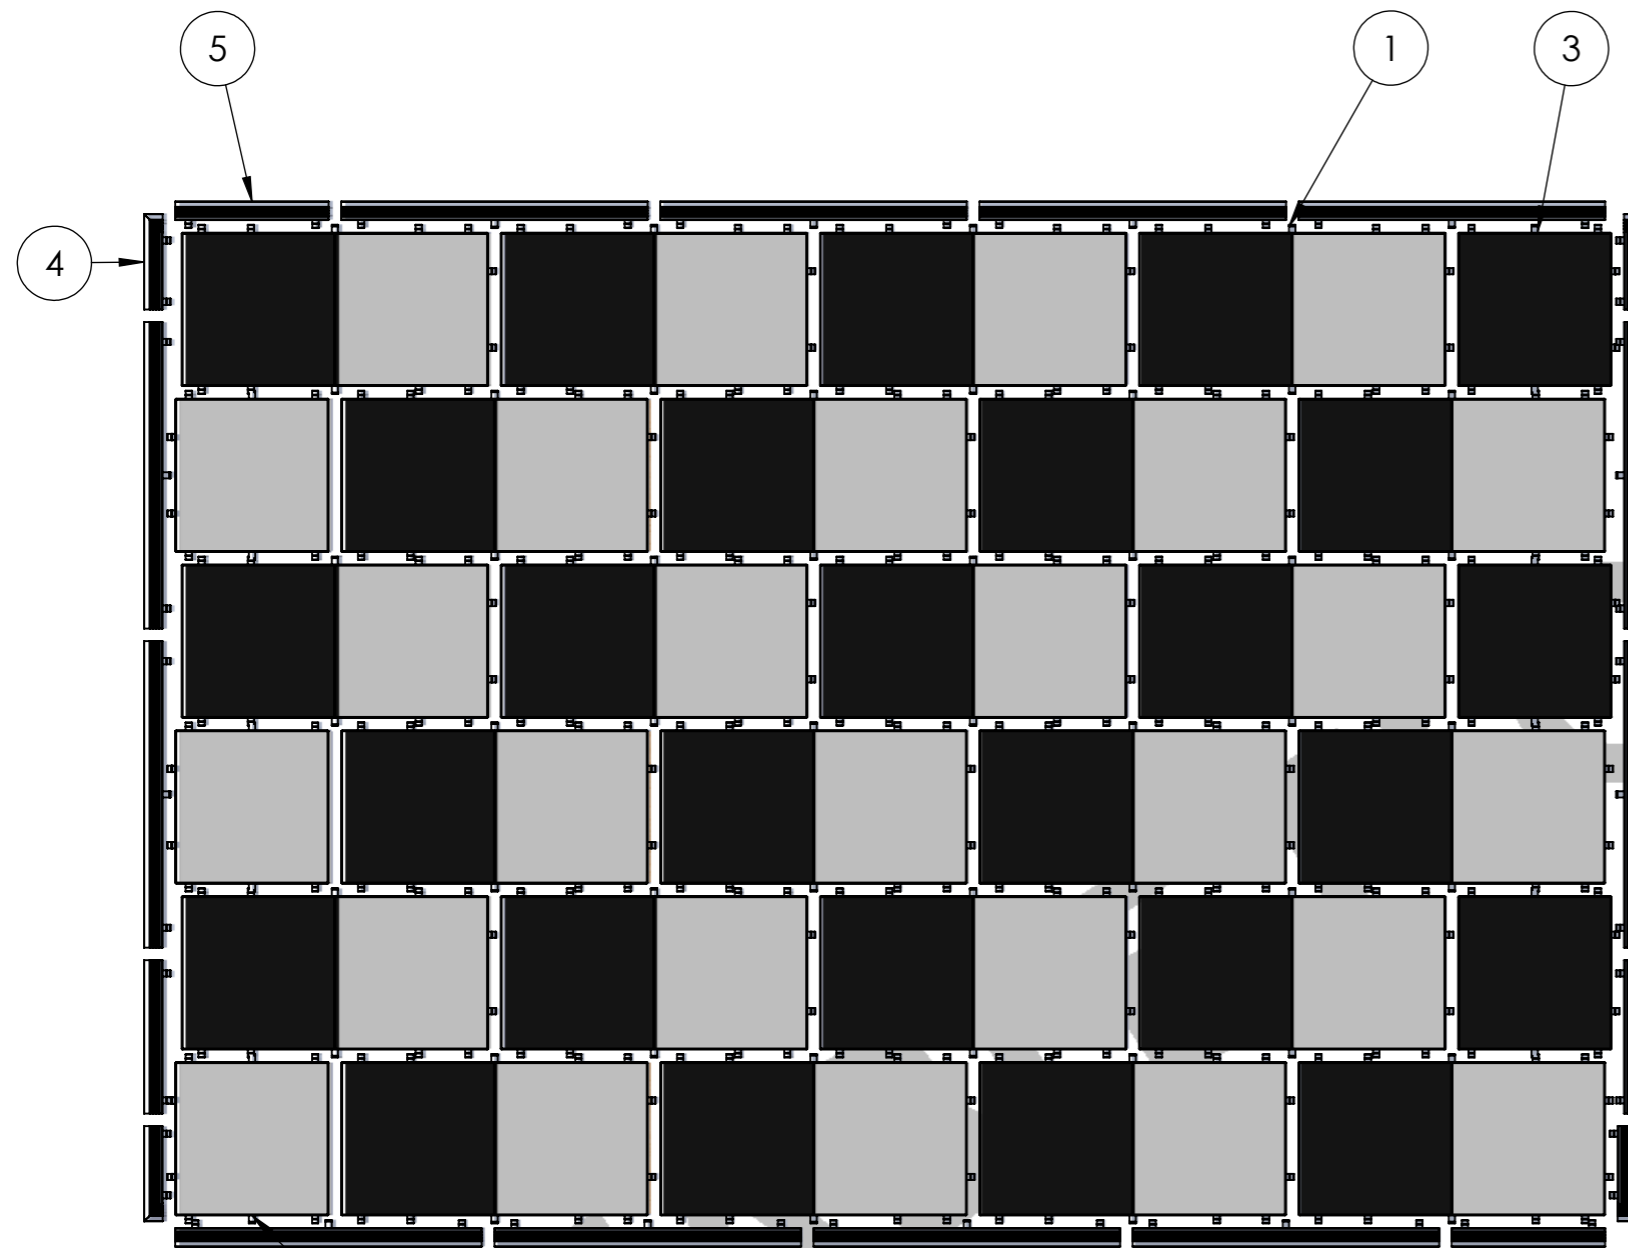

ITEM NO.	PART NUMBER	QTY.
1	PubLok - Full Panel	24
2	PubLok - Half Panel - White	3
3	PubLok - Half Panel - Black	3
4	3 Inch LH Corner Edge	2
5	3 Inch Half Edge	4
6	3 Inch Full Edge	12
7	3 Inch RH Corner Edge	2

UNLESS OTHERWISE SPECIFIED: DIMENSIONS ARE IN MILLIMETERS SURFACE FINISH: TOLERANCES: LINEAR: ANGULAR:			FINISH:			DEBURR AND BREAK SHARP EDGES		
NAME	SIGNATURE	DATE				TITLE:		
DRAWN M. HANDLEY		13/02/2019						
CHK'D								
APPV'D								
MFG								
Q.A			MATERIAL:			DWG NO.		
						Publok 18 x 12		
			WEIGHT: 360.80			SCALE:1:40		
						SHEET 1 OF 1		