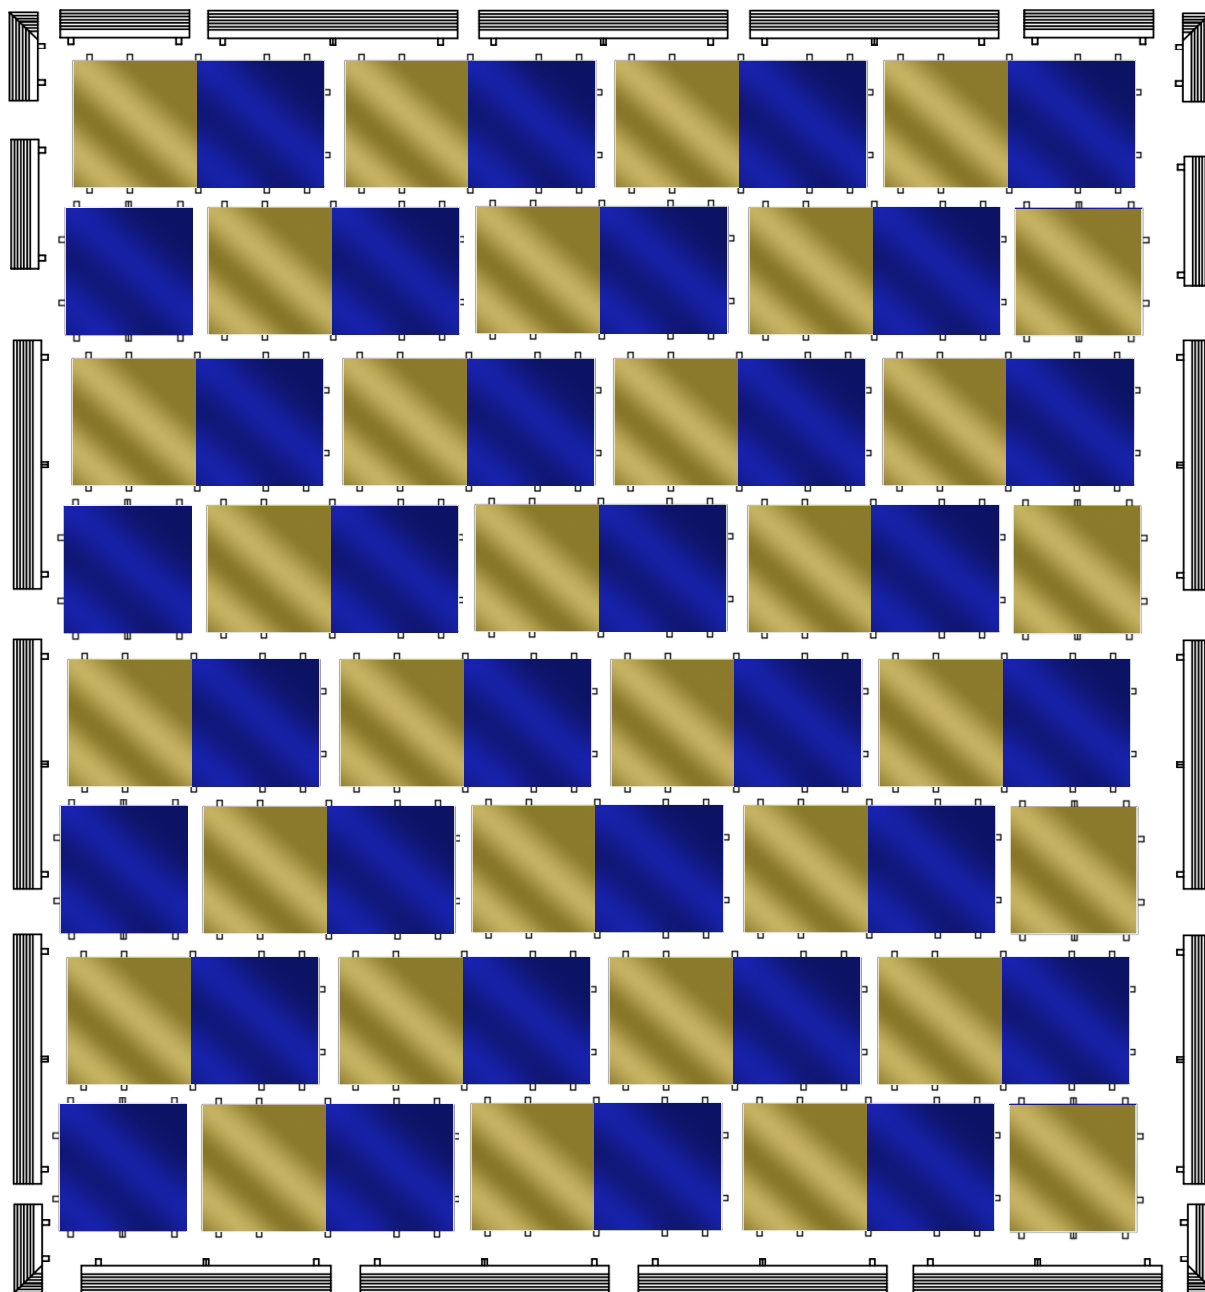

## LAYING DIAGRAM & COMPONENTS

### SIZE 16FT X 16FT

4.88M X 4.88M

### PANELS, EDGING & TROLLEYS

- 28 x Full Trays
- 8 x Half Trays
- 64 x Acrylic Inserts
- 13 x Full Edges (3")
- 4 x Half Edges (3")
- 2 x Corner Edge RH (3")
- 2 x Corner Edge LH (3")
- 1 x Storage Trolley