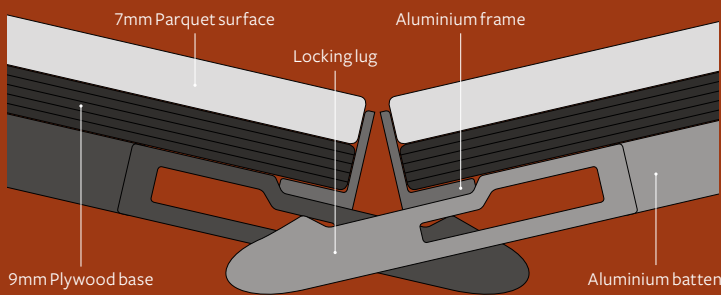

Portable Dance Floor

The Florlok® Portable Dance Floor is designed for indoor use. Utilising an innovative brickwork design offering strength ensures that the panels and edges are fully secured. Needing no screws or tools for assembly, laying is quick and easy. For example a 4.57m x 4.57m (15' x 15') can be set up in approximately 10 minutes and recovered in about 8 minutes.

Panels are manufactured with aluminium frames, ribbed battens and 7mm basket or parallel wood parquet. Available in Light Oak, Smoked Oak or Jatoba, top coated with a 100% non-volatile acrylic lacquer. Custom surfaces available on request.

Standing 27mm high and comprising of two panel sizes, 864mm x 864mm (full panel) and 864mm x 431mm (half panel). Full panels weigh 11kg with half panels weighing 5.5kg making them lightweight and easy to handle.

A purpose designed trolley is available for quick and effortless transport and storage. Each trolley holds a 4.57m x 4.57m (15' x 15') complete dance floor and is sized to fit through standard single width doorways.

This portable dance floor is ideal for hotels, restaurants, caterers, companies organising events, shows and weddings.